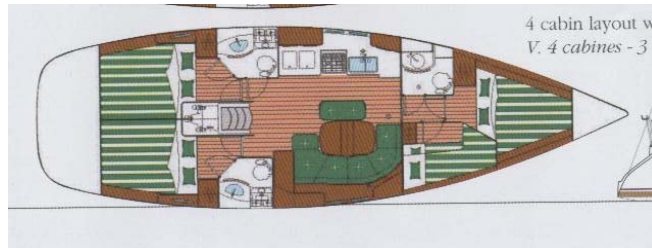

Established 2002 - Registered Yacht & Ship Agent - Broker for Sale and Purchase – Full Yacht Services – Worldwide Transport

SPECIFICATIONS OF Oceanis 423 4 cab

Anno costruzione/Built Year/Baujahr	2004
Lunghezza/length/LÜA	13,09 mt
Larghezza/Beam/BÜA	03,90 mt
Pescaggio/Draft/Tiefgang	02,10 mt
Motore/Engine/Motor	55 HP Volvo
Carburante/Feul T./Diesel T.	200 L.
Acqua/Water T./Wasser T.	540 L.
Posti L./Berths/Kojen	8+2
Cabine/cabins/Kabinen	4
Bagni/Bathrooms/Baden	3
Timone R./Steering Wheel/Steuer Rad	1
Ecoscandaglio/Echosounder/Echolot	yes
Log/Speed/Logge	yes
Stazione vento/Wind station	yes
VHF/UKV	yes
Pilota Automatico/Autopilot	yes
Fuoribordo/ Outboard/Aussenborder (op)	yes
Full battened Main with Lazy Jack/Großsegel mit Latten	yes
Plotter Cartografico/Chart Plotter/Karten Plotter	yes
Salpancore El./El. Windlass/El.AnkerWensch	yes
Caricabatteria/BatteryCharger/Ladegerät	yes
Doccia esterna/Deck Shower/Aussendusche	yes
Acqua calda/Hotwater /Warm Wasser	yes
Cavo elettrico/220 V Cable/220 V Landstrom Kabel	yes
Cappottina/Sprayhood	yes
Bimini top	yes
Tavolo pozzetto/Cockpit table/Cockpit Tisch	yes
Radio Stereo CD/CD Player	yes
Frigirifero/Fridge/Kühlschrank	yes
Winch elettrici/El. Winches/ El Winch	yes
Elica 3 pale abbattibili/Pitch propeller 3 blades/	yes